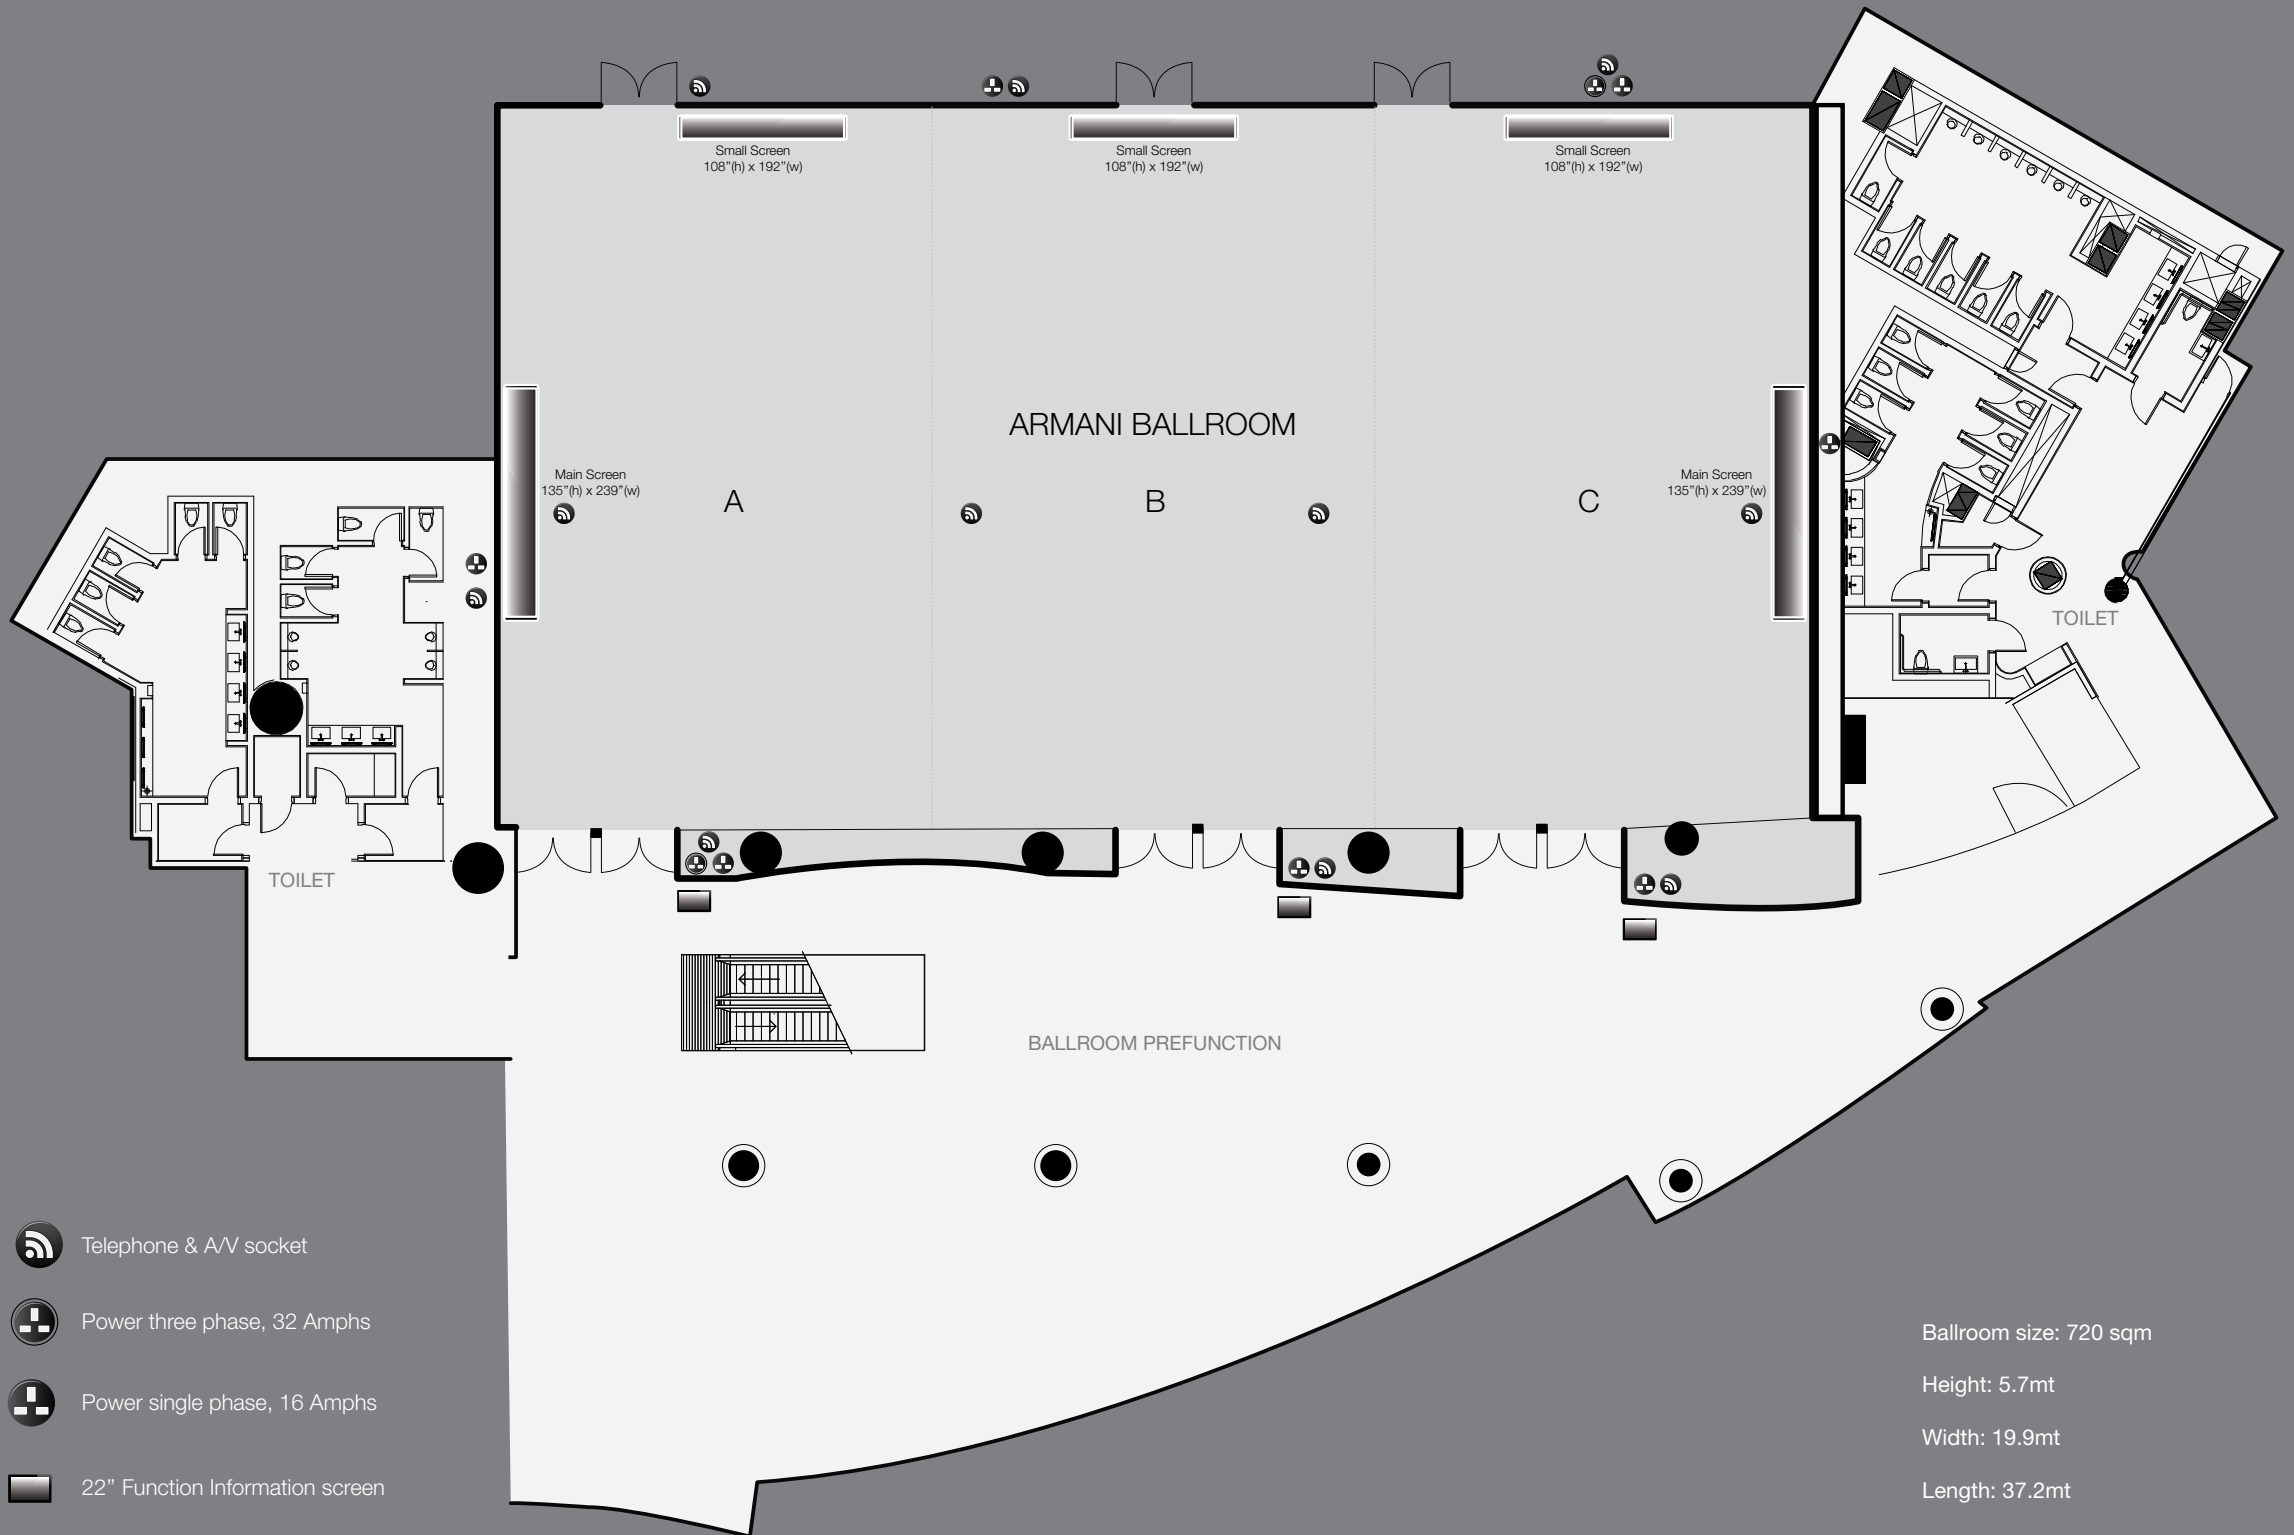

ARMANI / BALLROOM

-  Telephone & AV socket
-  Power three phase, 32 Amphs
-  Power single phase, 16 Amphs
- 22" Function Information screen

Ballroom size: 720 sqm
 Height: 5.7mt
 Width: 19.9mt
 Length: 37.2mt

ROOM DIMENSIONS & CAPACITIES

Room Name	Room Dimensions (metres) L x W x H	Area in Sqm	Area in Sq Ft								
Armani / Ballroom	36.8 x 19.9 x 5.7	732.3	7880	450	270	600	540	240	N/A	N/A	N/A